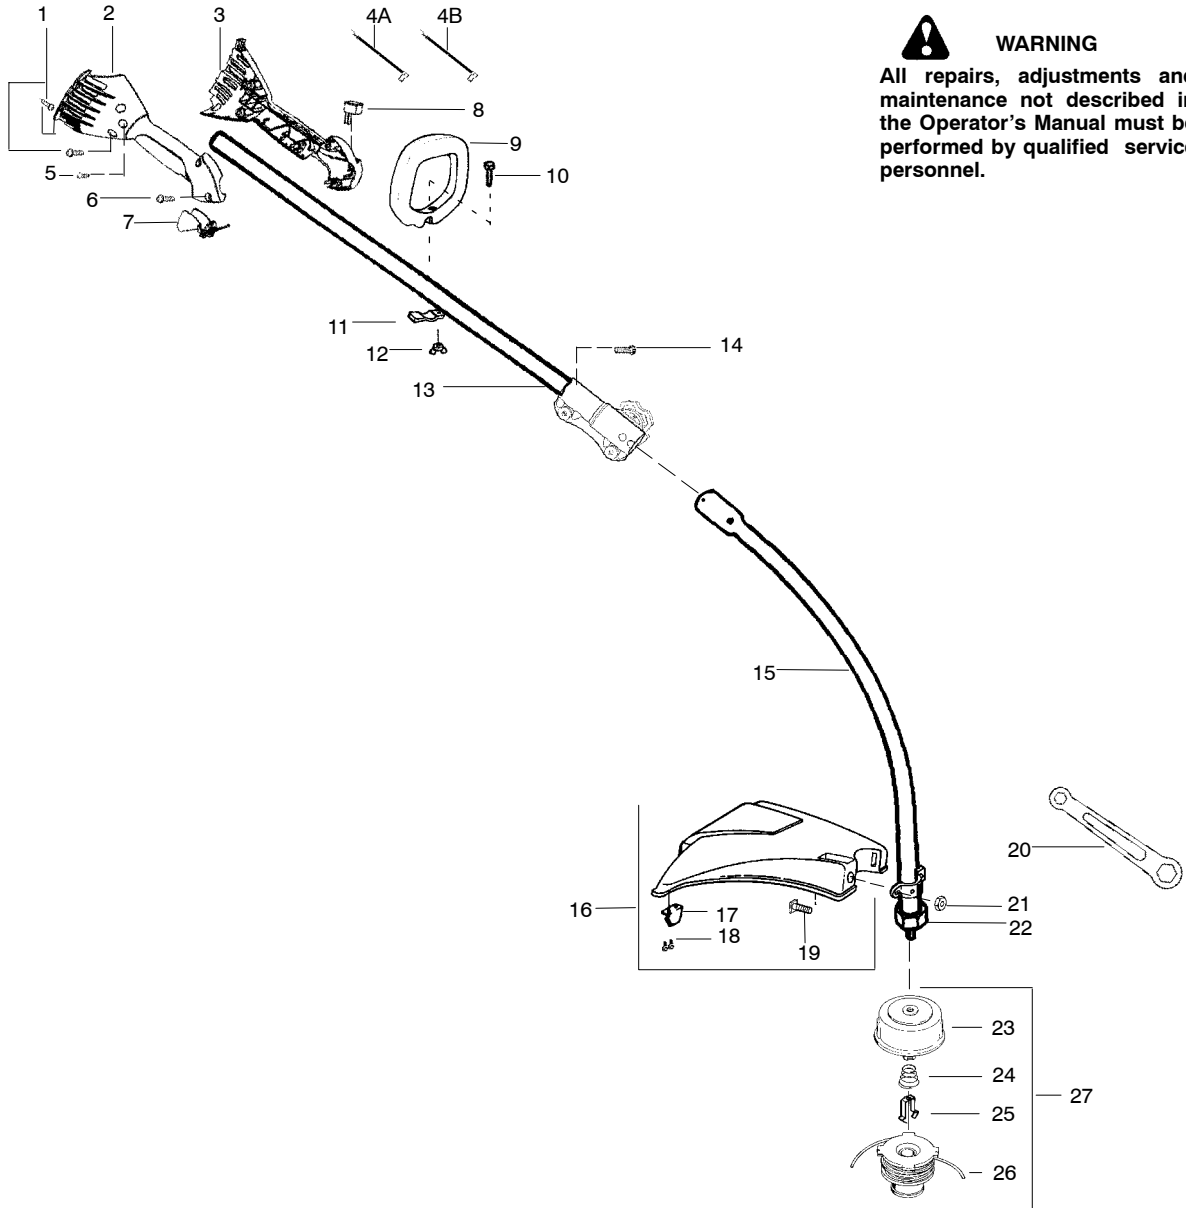

PARTS LIST NO. 530164240		McCULLOCH. PARTS LIST	MODEL(s) TM280
DATE 12/30/03	Replaces 530164240 - 12/10/03		Note: Illustration may differ from actual model due to design changes

Ref.	Part No.	Description	Ref.	Part No.	Description
1.	530015886	Screw-handle/fan hsg	16.	530071724	Kit-Shield Ass'y. (Incl.17-21)
2.	530054837	Hsg.-Throttle (Right)	17.	530052286	Line Limiter
3.	530071553	Kit-Left Throttle Hsg.	18.	530015814	Screw-Line Limiter
4.	---	Assy-Front Wire	19.	530015820	Bolt
	530054943	(A) Lower Front Wire	20.	530056401	Wrench
	530055724	(B) Upper Front Wire	21.	530015197	Nut
5.	530015805	Screw-Alignment	22.	530094543	Dustcup
6.	530015886	Screw	23.	530095773	Assy-Hub/Arbor
7.	530056236	Assy-Trigger	24.	530053241	Spring-Return
8.	530069572	Kit-Switch	25.	530401957	Retainer-Spool
9.	530055699	Assy-Handle-Assist	26.	530095845	Assy-Wound Spool
10.	530015820	Bolt	27.	530058831	Assy-TNG VI 3/8" -RH 2x
11.	530088416	Clamp-Assist Handle		Not Shown	
12.	530016152	Wingnut		---	Manual-Operator
13.	530071783	Assy-Upper Shaft (incl. flex shaft & coupler)	✓	530164503	Euro
14.	530016344	Screw	✓	530164504	Aust
15.	530096255	Assy-Lower Shaft (incl. flex shaft)	✓	530164631	Euro II
				530058895	Decal-Warning
				530056220	Decal-Shaft