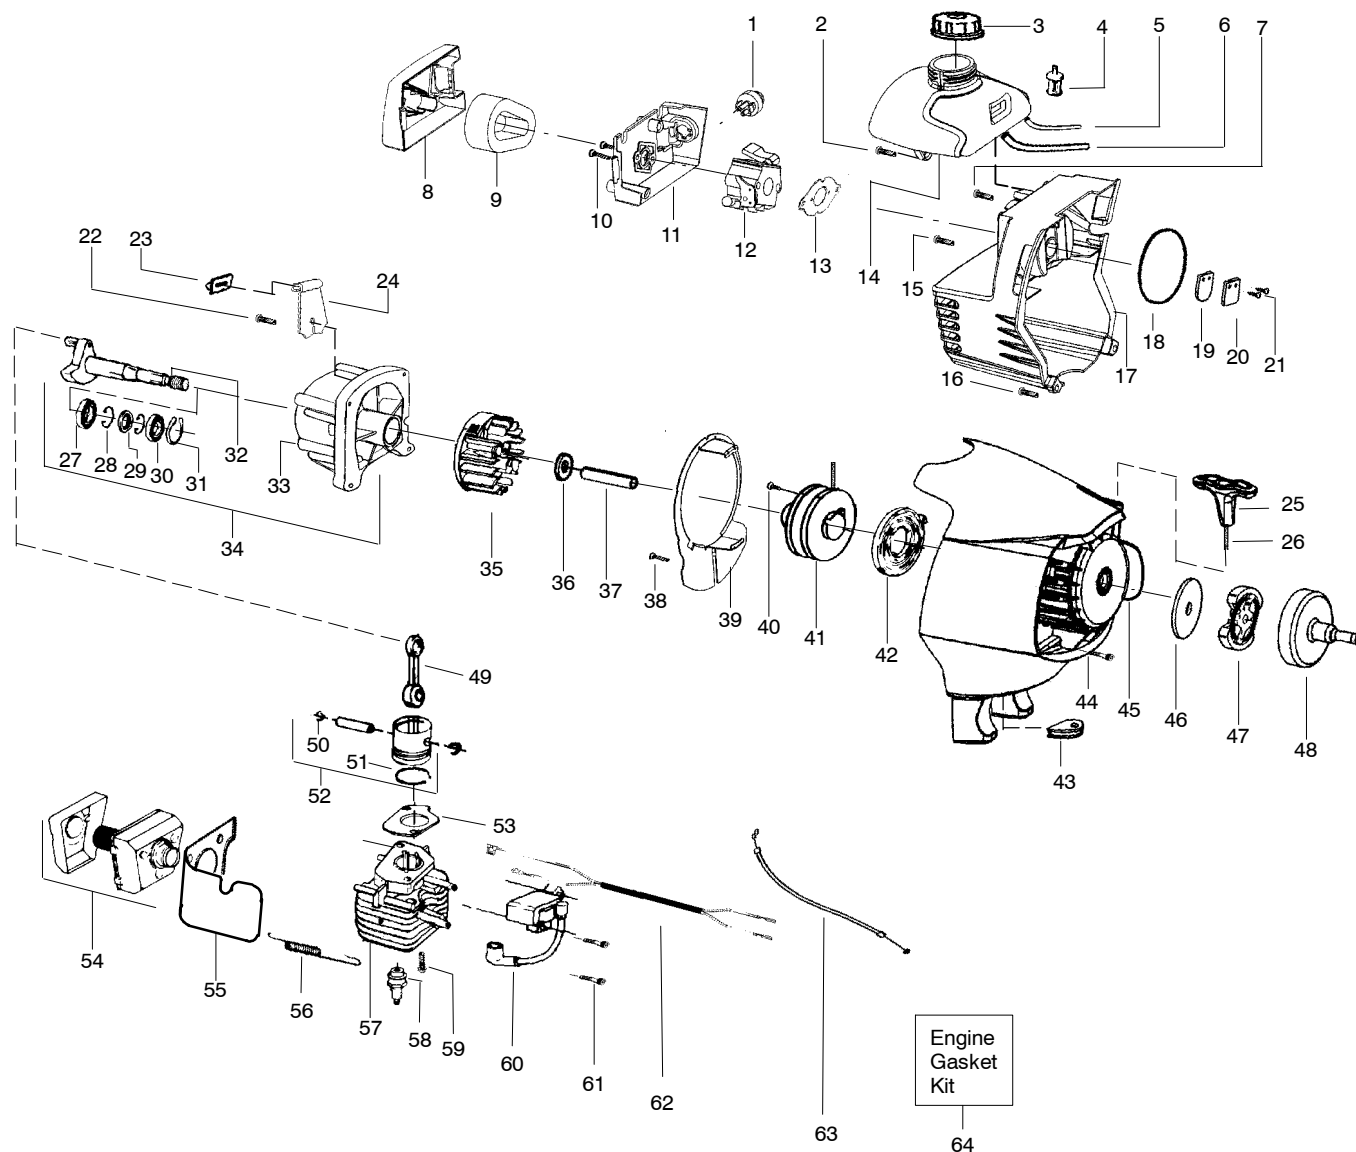

Ref.	Part No.	Description	Ref.	Part No.	Description	Ref.	Part No.	Description
1.	530047721	Bulb-purge	22.	530015875	Screw-tank retainer	44.	530015810	Screw-F/hsg
2.	530015843	Screw-tank	23.	530055492	Isolator-fuel tank	45.	530055248	Housing-Fan w/eyelet
3.	530049386	Assy-Fuel cap	24.	530054941	Ret.-fuel tank	46.	530094189	Washer-Clutch
4.	530095646	Assy-Fuel pick-up	25.	530054834	Handle-starter	47.	530055122	Assy.-Clutch
5.	530071404	Kit-Fuel line	26.	530071400	Kit-Rope	48.	530028799	Assy-Drum
6.	530069216	Kit-Fuel/Purge line	27.	530032103	Bearing-inner	49.	530010960	Assy-Connecting rod
7.	530015775	Screw	28.	530015787	Retainer	50.	530015162	Retainer-piston pin
8.	530054935	Cover-Air box	29.	530019158	Seal	51.	530025875	Ring-Piston
9.	530054946	Filter-Air	30.	530032102	Bearing-outer	52.	530069899	Kit-Piston
10.	530015849	Screw-carb.	31.	530015789	Retainer-crankshaft	53.	530071401	Gasket-Cylinder (kit)
11.	530054934	Box-Air	32.	530028007	Assy-crankshaft	54.	530069310	Kit-Muffler
12.	530071637	Kit-Assy-carb. (WT-628)	33.	530012514	Assy-crankcase	55.	530053346	Heat shield/air dam
(Note: Repair kits are not available for this carburetor)			34.	530071685	Assy-c'case/c'shaft (incl. 27-31,32,33)	56.	530036409	Spring-muffler
13.	530071401	Gasket-Carb. (kit)	35.	530071402	Kit-Flywheel Assy.	57.	530071582	Kit-Cylinder
14.	530055317	Assy-Fuel tank	36.	530016030	Washer	58.	952030249	Spark plug (RCJ-6Y)
15.	530015771	Screw-crankcase	37.	530055620	Spacer	59.	530001624	Bolt-Cylinder
16.	530015952	Screw-shrd to f/hsg.	38.	530015775	Screw-baffle	60.	530039218	Module-Ignition
17.	530056044	Shroud	39.	530056864	Plate-baffle	61.	530016357	Screw-module
18.	530071401	O-Ring-c/case (kit)	40.	530016391	Screw-rope	62.	530057238	Assy-Rear wire
19.	530027593	Valve-reed	41.	530071399	Kit-pulley (incl. #40)	63.	530054942	Assy-Throttle Cable
20.	530054596	Stop-reed	42.	530042086	Spring-starter	64.	530071401	Kit-Gasket (incl. 13,18,53)
21.	530016064	Screw-reed valve	43.	530019182	Grommet			

✓ = NEW PART NUMBER FOR THIS IPL

★ = REFER TO THE SERVICE REFERENCE INDICATED FOR MORE INFORMATION. (LOCATED AT END OF IPL)